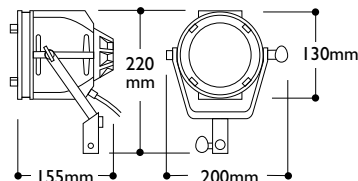

Blonde 2000

Powerful open-faced floodlight with a moving reflector focusing mechanism to vary the beam from 23° to 70° with even light distribution. Supplied complete with 5 metres of power cable with in-line switch, safety mesh, barndoor and 2000W FEX lamp.

⚡ 2000W ⚡ 230/240V ⚡ 27° - 72° ⚡ 3.85kg
✨ 1310 Lux ⚡ 10m 📦 4kg 📦 0.028m³
✓ EN60 598 2-17

Cat. No. Description

21104	Blonde, 2000W 240V
21103	Blonde, 2000W 230V

Blonde Accessories

Cat. No. Description

43274	Additional FEX 2000W 240V lamp
43273	Additional FEX 2000W 230V lamp
28050	Barndoor, 4-leaf rotating
28051	Wire mesh guard, 3mm
28053	Safety glass in mount
28054	'Daylight' dichroic filter
28304	Scrim set No.4 (full & half 50%; full & half 66%)
82700	Reflector Pack (gold)
82603	Large Gaffer Grip 16mm Spigot
81009	Trojan stand, black
81011	Hercules stand, black, with castors

2.5.5

P O R T A B L E S

PULSAR™ 650W REDHEAD™ 800W & 1000W BLONDE™ 2000W

Pulsar 650W