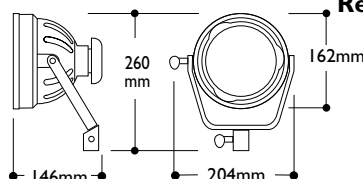

Redhead 800 or 1000W