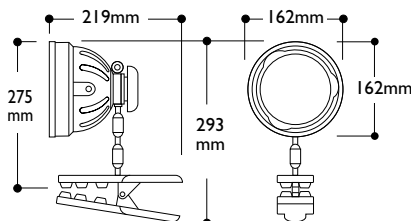

Redhead 800 or 1000W