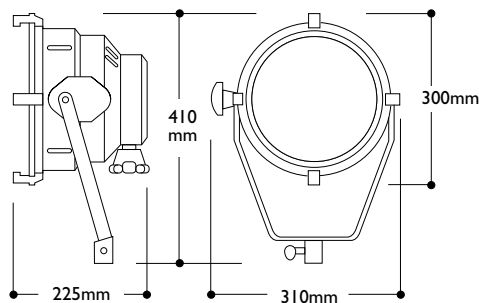

Blonde 2000

- A range of lightweight and compact open - faced focusing floodlights
- Ideal for ENG, location and video lighting
- Quick and easy to use focus controls
- Range of accessories available
- Also featured in a number of QuartzColor portable kits (See separate Data Sheet)
- All units supplied complete with lamp and 4-leaf barndoor

A GUIDE TO SYMBOLS AND ABBREVIATIONS

GENERAL ⚡ Supply voltage ⚡ Current rating ⚡ Weight of product 📦 Packed weight 📦 Packed volume
✨ Overall dimension of product ✓ Compliance with international standards. ⚡ Watts (maximum recommended) ⚡ Beam angle ⚡ Throw (usual working distance from subject in metres) ✨ Illuminance (maximum lux at throw distance stated with lamp recommended or supplied) ✨ Colour filter cut size
ENG Electronic News gathering IP International Protection (Ingress protection standard for dust, solids and moisture) IEC529